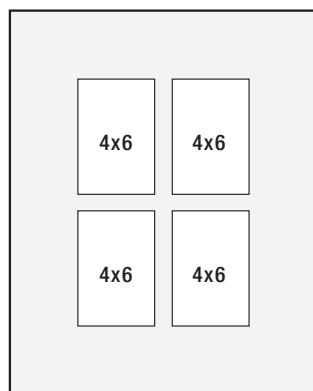

Collage Mats

All Collage Mats are centered. All styles are available in white.

10x20

10x20

11x14

11x14

14x14

16x20

16x20

16x20

16x20

16x20

20x24

20x24