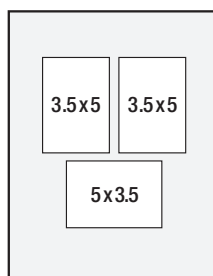

Collage Mats

All Collage Mats are centered. All styles are available in white.

10x20

10x20

11x14

11x14

14x14

16x20

16x20

16x20

16x20

16x20

20x24

20x24