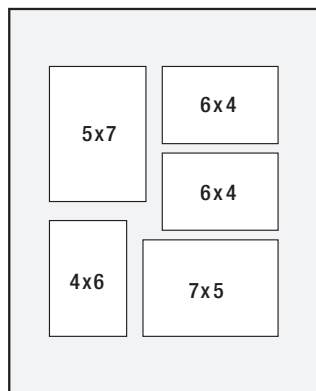

Collage Mats

All Collage Mats are centered. All styles are available in white.

10x20

10x20

11x14

11x14

14x14

16x20

16x20

16x20

16x20

16x20

20x24

20x24