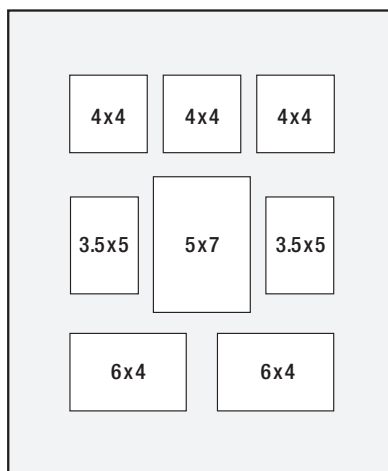

Collage Mats

All Collage Mats are centered. All styles are available in white.

10x20

10x20

11x14

11x14

14x14

16x20

16x20

16x20

16x20

16x20

20x24

20x24