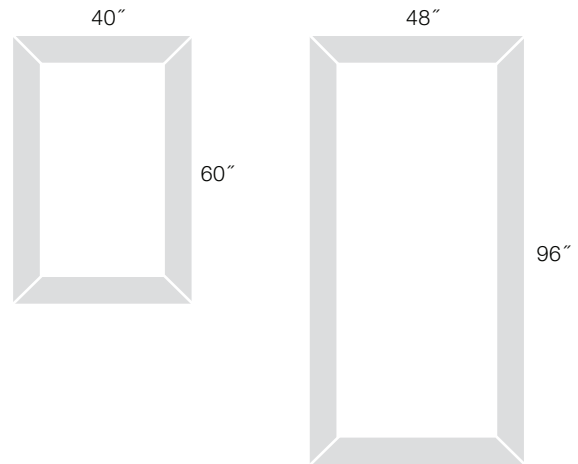

Design Your Own Mirror

Any Size. Any Frame.

Mirror Size: 8 x 10" – 16 x 20"
Price Range: \$59 – \$274

Mirror Size: 20 x 24" – 24 x 30"
Price Range: \$139 – \$434

Mirror Size: 24 x 36" – 36 x 48"
Price Range: \$254 – \$474

Mirror Size: 40 x 60" – 48 x 96"
Price Range: \$594 – \$1124

Facts About Our Mirrors

- Mirrors available in “flat” or “bevelled” with 1 ¼” bevel. Price varies depending on mirror type, size, and frame selection.
- Illustrated sizes are available or choose your own custom size at no additional charge.
- **Do not wire your mirror.** Your mirror will be assembled with pre-installed “D-rings” and ready to hang.
- Choose from any frame in our collection. Frame will add approximately 4–5” to the overall width and height of “Mirror Size”.
- Turnaround time is approximately **3 weeks**. Mirrors will arrive at our store and may be delivered and installed for an additional fee.