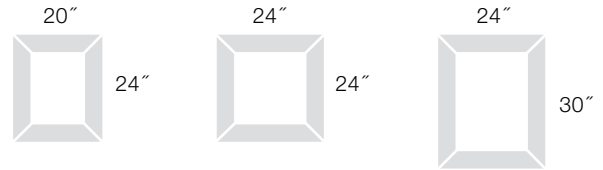

Design Your Own Mirror

Any Size. Any Frame.

Mirror Size: 8 x 10" – 16 x 20"
Price Range: \$59 – \$274

Mirror Size: 20 x 24" – 24 x 30"
Price Range: \$139 – \$434

Mirror Size: 24 x 36" – 36 x 48"
Price Range: \$254 – \$474

Mirror Size: 40 x 60" – 48 x 96"
Price Range: \$594 – \$1124

Facts About Our Mirrors

- Mirrors available in “flat” or “bevelled” with 1 ¼” bevel. Price varies depending on mirror type, size, and frame selection.
- Illustrated sizes are available or choose your own custom size at no additional charge.
- **Do not wire your mirror.** Your mirror will be assembled with pre-installed “D-rings” and ready to hang.
- Choose from any frame in our collection. Frame will add approximately 4–5” to the overall width and height of “Mirror Size”.
- Turnaround time is approximately **3 weeks**. Mirrors will arrive at our store and may be delivered and installed for an additional fee.