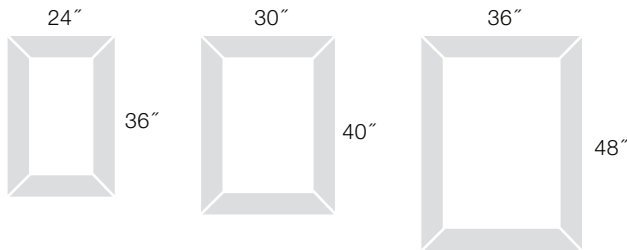

Design Your Own Mirror

Any Size. Any Frame.

Mirror Size: 8 x 10" – 16 x 20"
Price Range: \$59 – \$274

Mirror Size: 20 x 24" – 24 x 30"
Price Range: \$139 – \$434

Mirror Size: 24 x 36" – 36 x 48"
Price Range: \$254 – \$474

Mirror Size: 40 x 60" – 48 x 96"
Price Range: \$594 – \$1124

Facts About Our Mirrors

- Mirrors available in “flat” or “bevelled” with 1 ¼” bevel. Price varies depending on mirror type, size, and frame selection.
- Illustrated sizes are available or choose your own custom size at no additional charge.
- **Do not wire your mirror.** Your mirror will be assembled with pre-installed “D-rings” and ready to hang.
- Choose from any frame in our collection. Frame will add approximately 4–5” to the overall width and height of “Mirror Size”.
- Turnaround time is approximately **3 weeks**. Mirrors will arrive at our store and may be delivered and installed for an additional fee.